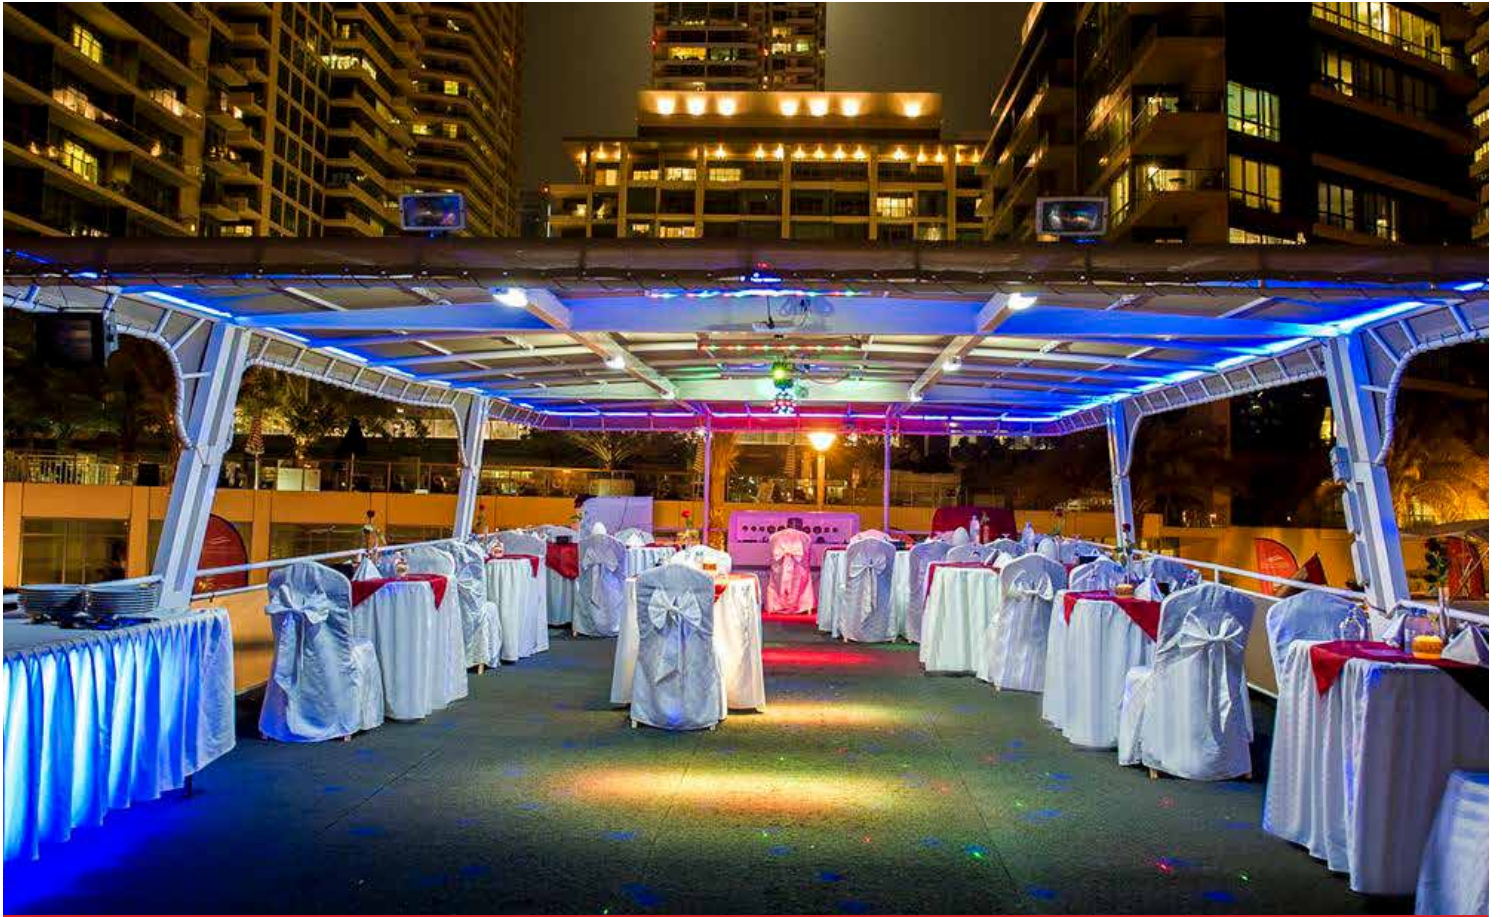

Award Ceremony

Conference

XCLUSIVE 8

90FT EVENT BOAT

Capacity 80 pax

Open Upper Deck

A/C Lower Deck

Open Bar Setup

Decorations

Branding Opportunities

Branding Opportunities

XCLUSIVE 15

125FT EVENT BOAT

Capacity 200 pax

Open Upper Deck

A/C Lower Deck

Open Bar Setup

Buffet Area

Branding Opportunities

Branding Opportunities

STARDOM

141FT TRI-DECK SUPER YACHT

Capacity 125 pax

Aft Deck

Dining Area

2nd Deck

Jacuzzi

Indoor Bar

Spacious Fly Bridge

Events

Live Music & DJ